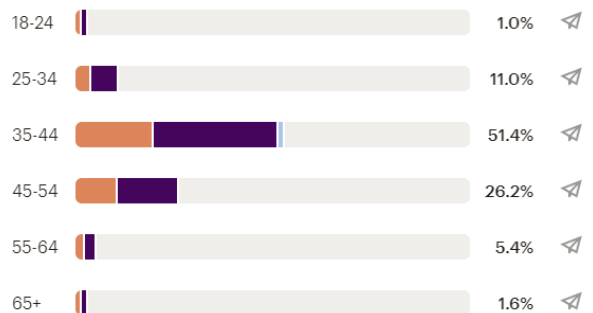

### Email Subscriber List

12,667 Opt-In Subscriber Database

#### Gender

- 38.2% Female
- 58.2% Male
- <0.1% Another Identity
- 3.5% Unknown

#### Age Range